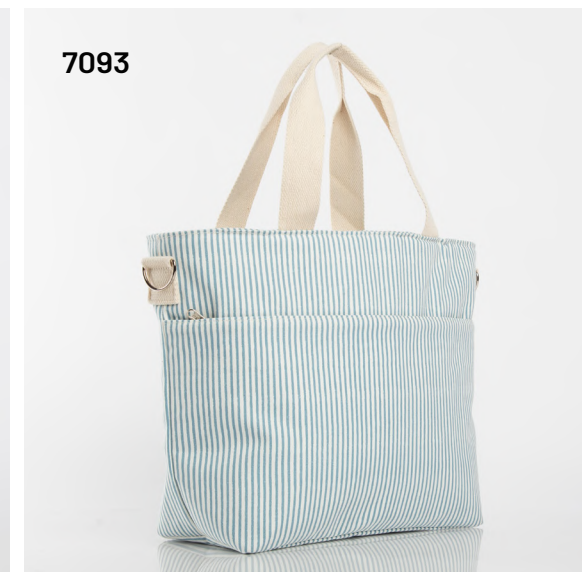

STRIPES COOLER TOTE

Stripes add a softness to the party whether on the boat or at the beach.

7093

7096

FEATURES

- Top zip closure with front exterior zip pocket.
- Webbed handles with an 8" drop.
- USDA approved insulated interior.
- Detachable shoulder strap that is adjustable.

MATERIALS

12 oz Canvas

DIMENSIONS

12" H x 18" W x 5.5" D

COLOR OPTIONS

7091 Rose Tan

7093 Clear Sky

7094 Myrtle Green

7095 Gray

7096 Navy