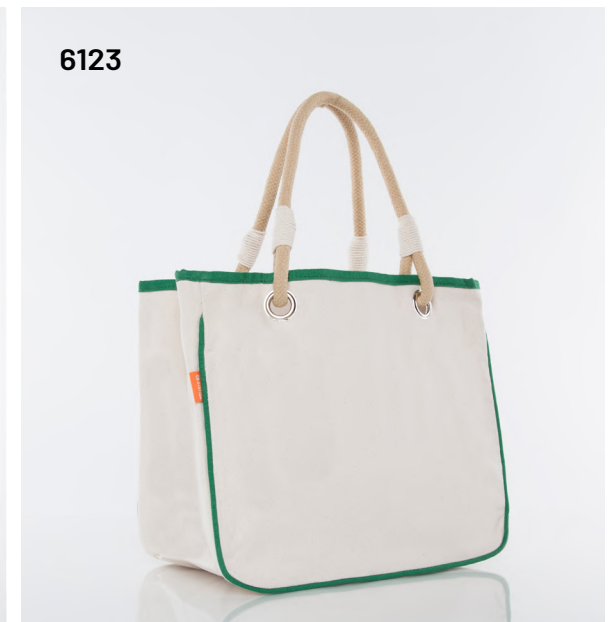

## ROPE TOTE

The Canvas Rope Tote is a charming, yet elegant, open-top bag with rope handles and contrast piping for a mellow nautical look.

5097

5101

6005

5096

6123

### FEATURES

- Open top.
- Durable rope handles with a 9" drop looped through metal grommets.
- Reinforced bottom support.